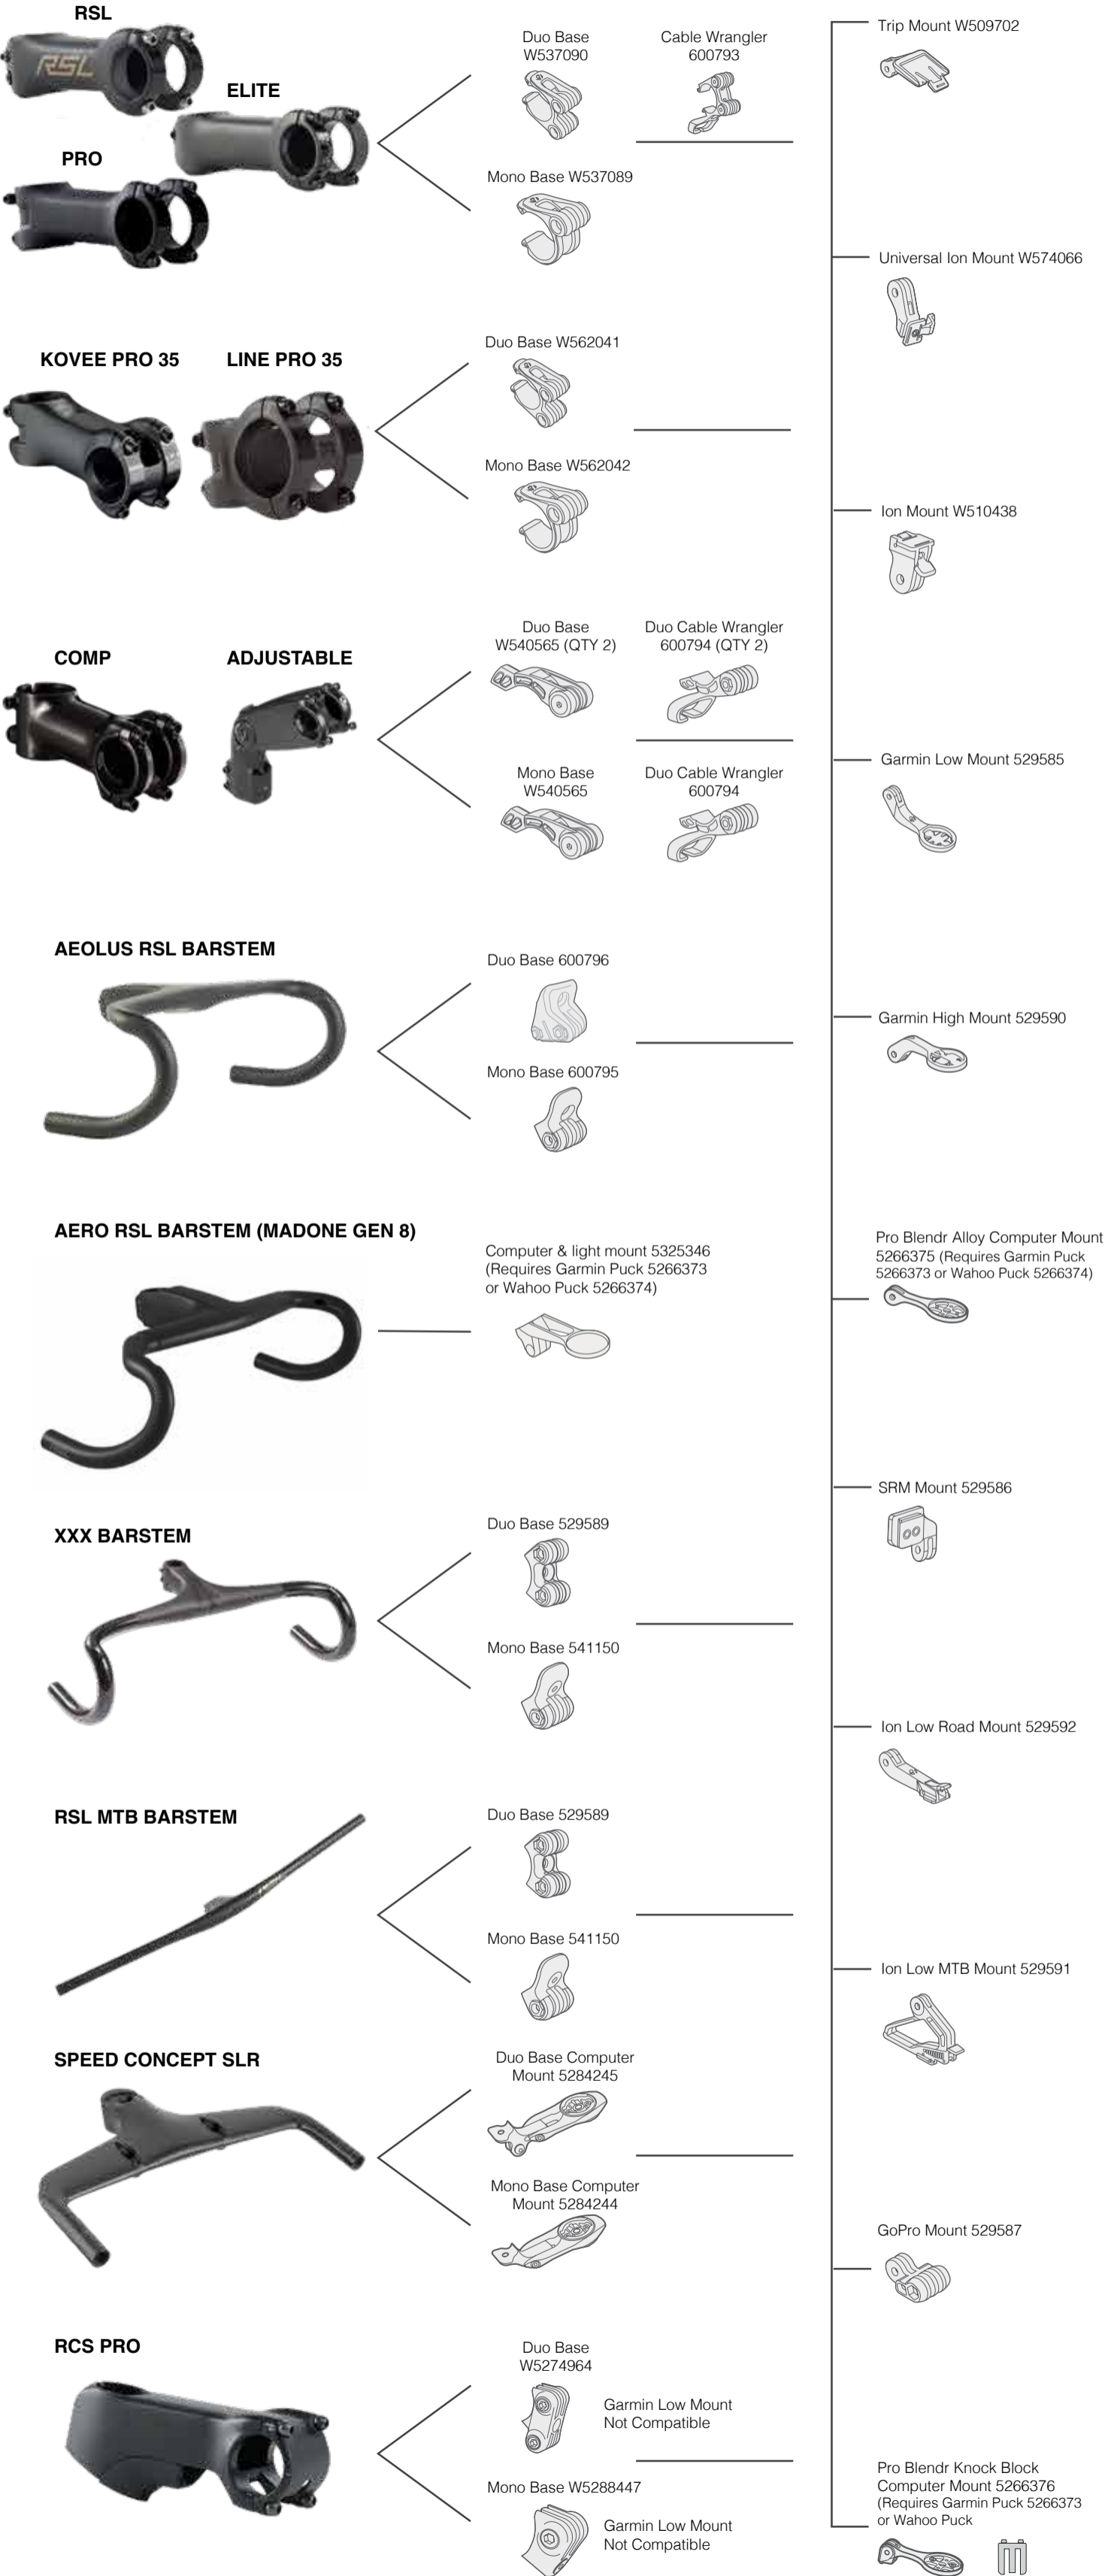

B BLENDR

B BLENDR

LEGACY XXX STEM (2016-2018)

Duo Base 529588

Mono Base 527800

Trip Mount W509702

Universal Ion Mount W574066

LEGACY XXX STEM (2019-newer)

Duo Base W537090

Mono Base W537089

Ion Mount W510438

LEGACY ELITE STEM (2015-2018)

Duo Base W540565 (QTY 2)

Mono Base W540565

Garmin Low Mount 529585

Garmin High Mount 529590

MADONE 9 SERIES INTEGRATED BAR/STEM

Duo Base 541153

Mono Base 528528

SRM Mount 529586

Ion Low Road Mount 529592

MADONE SLR INTEGRATED BAR/STEM (2019-2022)

Duo Base 600796

Mono Base 600795

Ion Low MTB Mount 529591

GoPro Mount 529587

MADONE SLR (GEN 7) BARSTEM

Duo Base 5306656

Mono Base 5306655